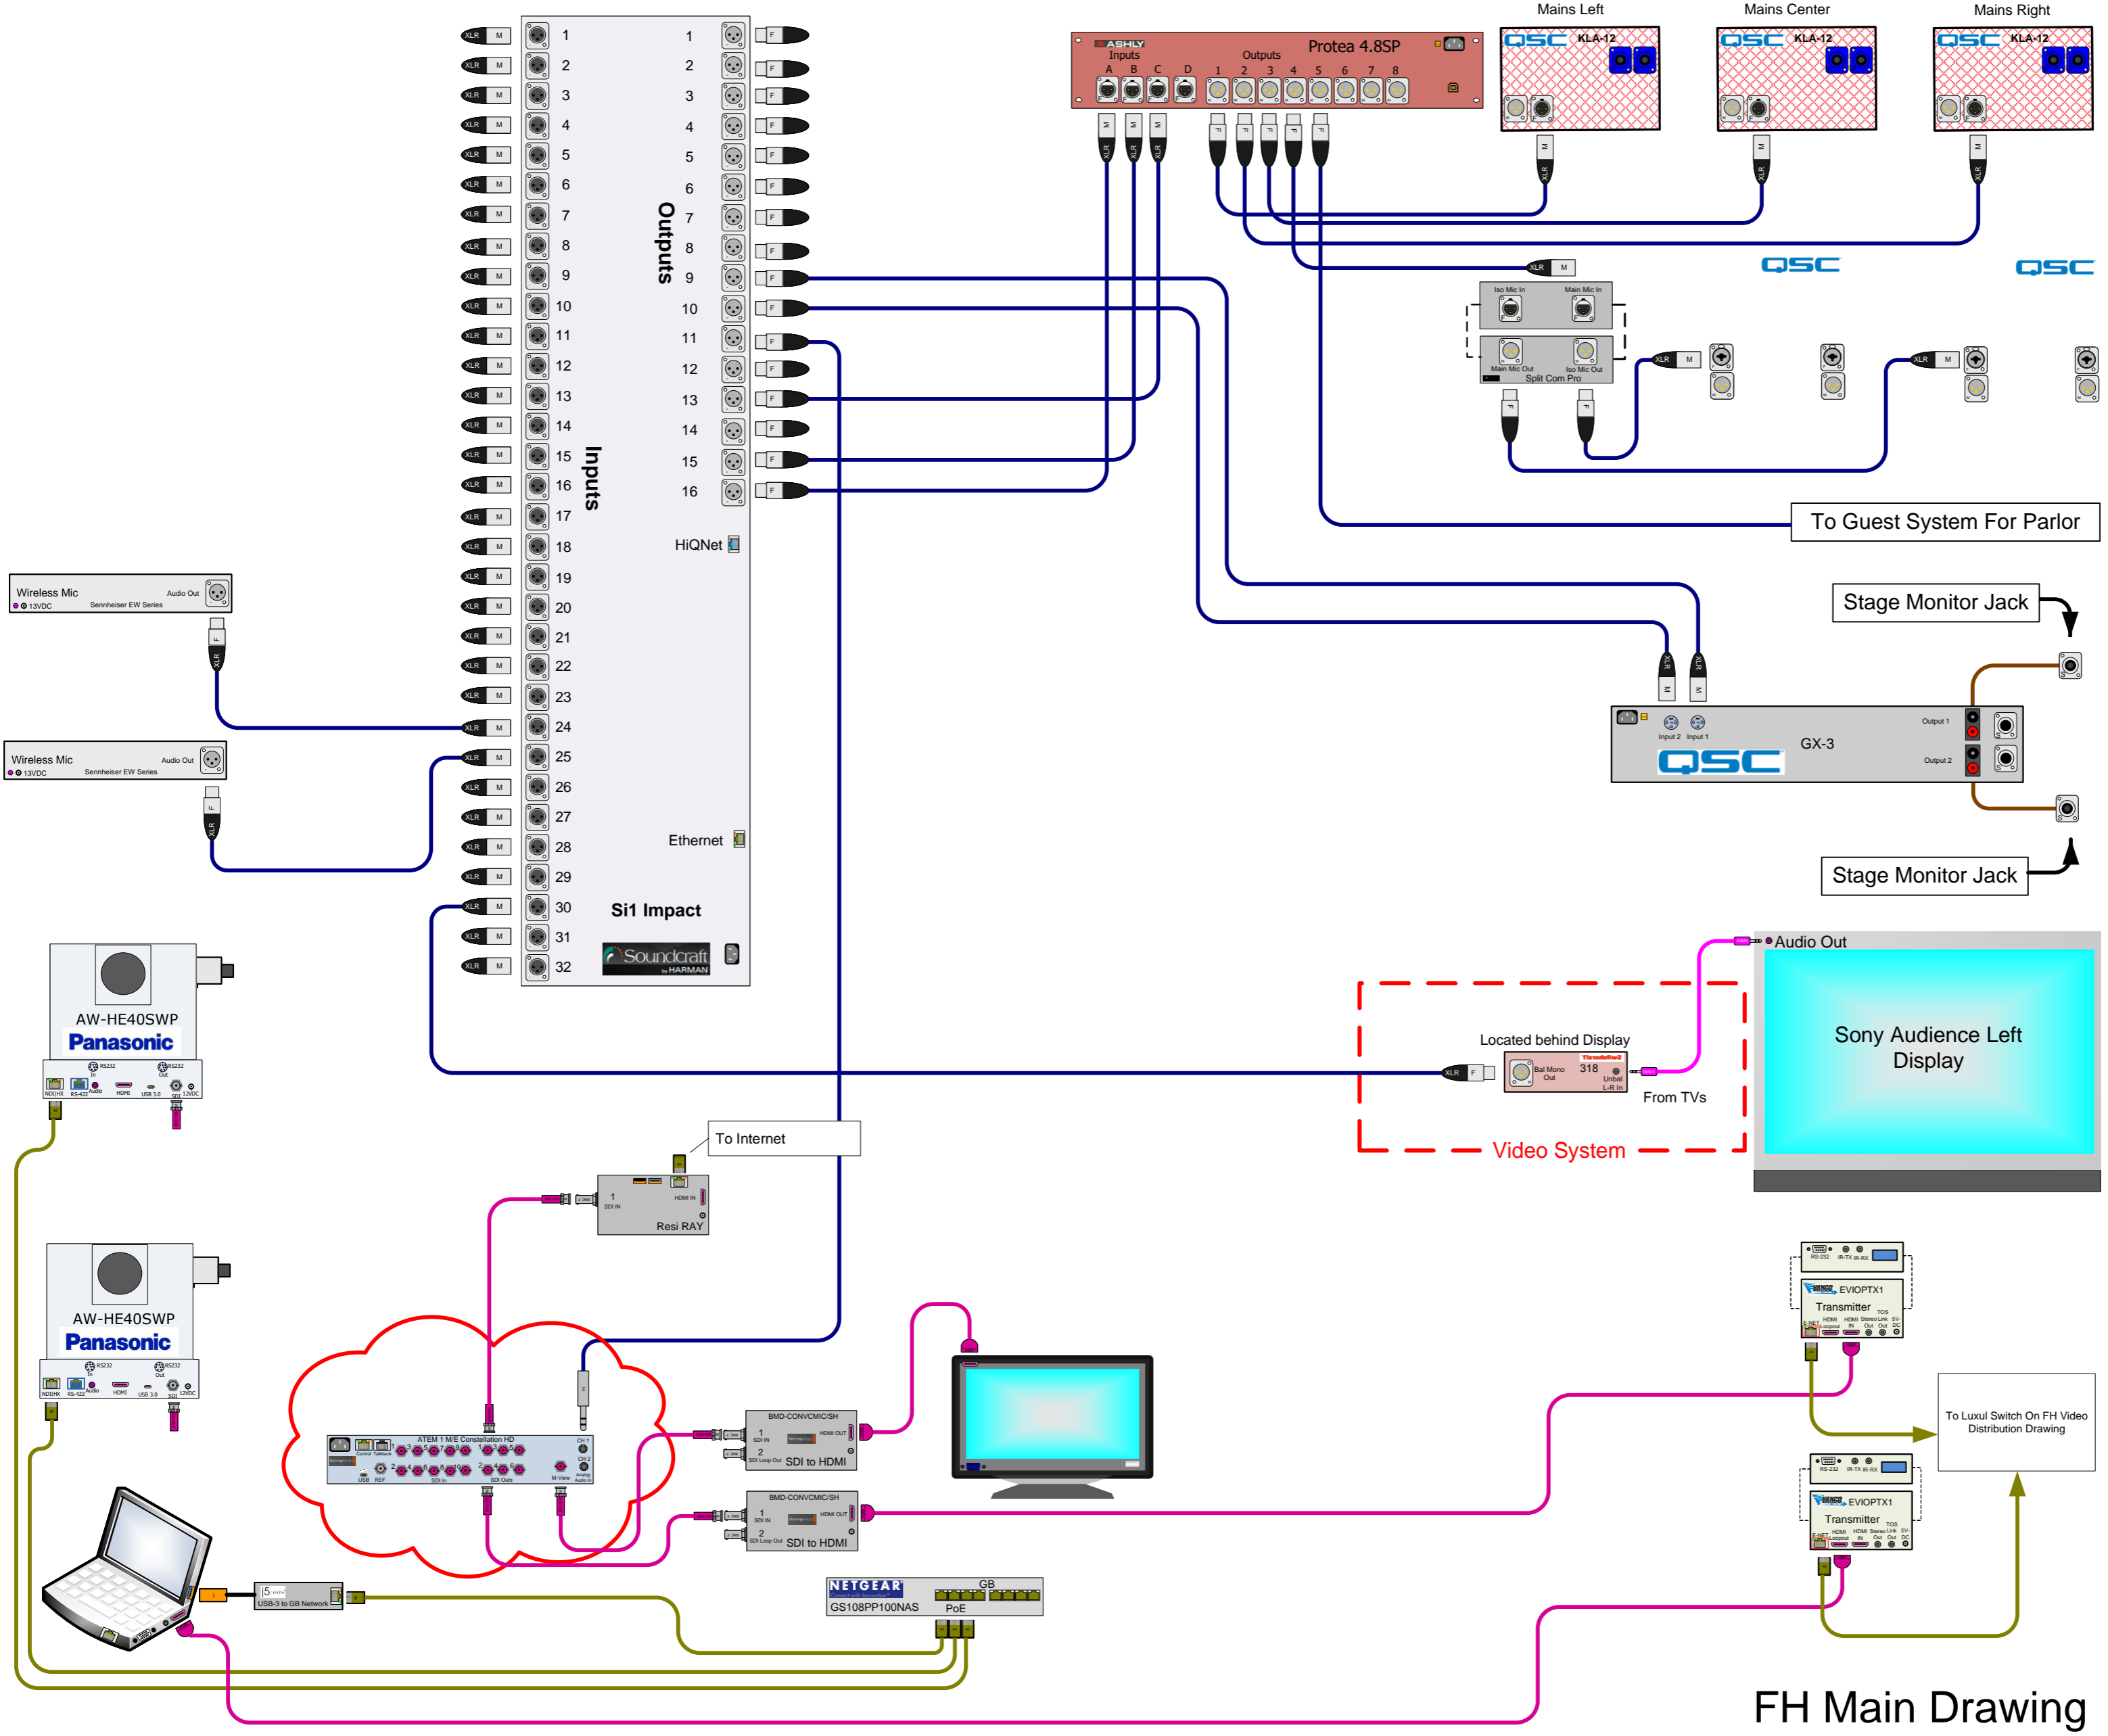

SOUND CONCEPTS LLC
1233 Castle Dr. Ste A5 Mason, Oh 45040
513-703-0147
customerservice@soundconceptsllc.com
www.soundconceptsllc.com

Wire Color Legend

- AC AC Line
- B Audio, Balanced
- U Audio, Unbalanced
- S Speaker
- DA Digital Audio
- E Data
- Ground Circuit
- BL BLU Link
- C Co-Ax
- DC DC Power
- CO Serial
- DM Digital Media 8G
- F Fiber
- H HDMI - DVI
- A As Marked

Proprietary & Confidential
Property of Sound Concepts LLC
Copyright 2023

CUSTOMER	
College Hill Presbyterian	
Address	
PROJECT	
Fellowship Hall Audio	
Proj #	Dwg #
50977	50977-FH-Main
Date	Revision
1-13-2023	1
DRAWN BY	PAGE
J Murphy	3 OF 7

FH Main Drawing