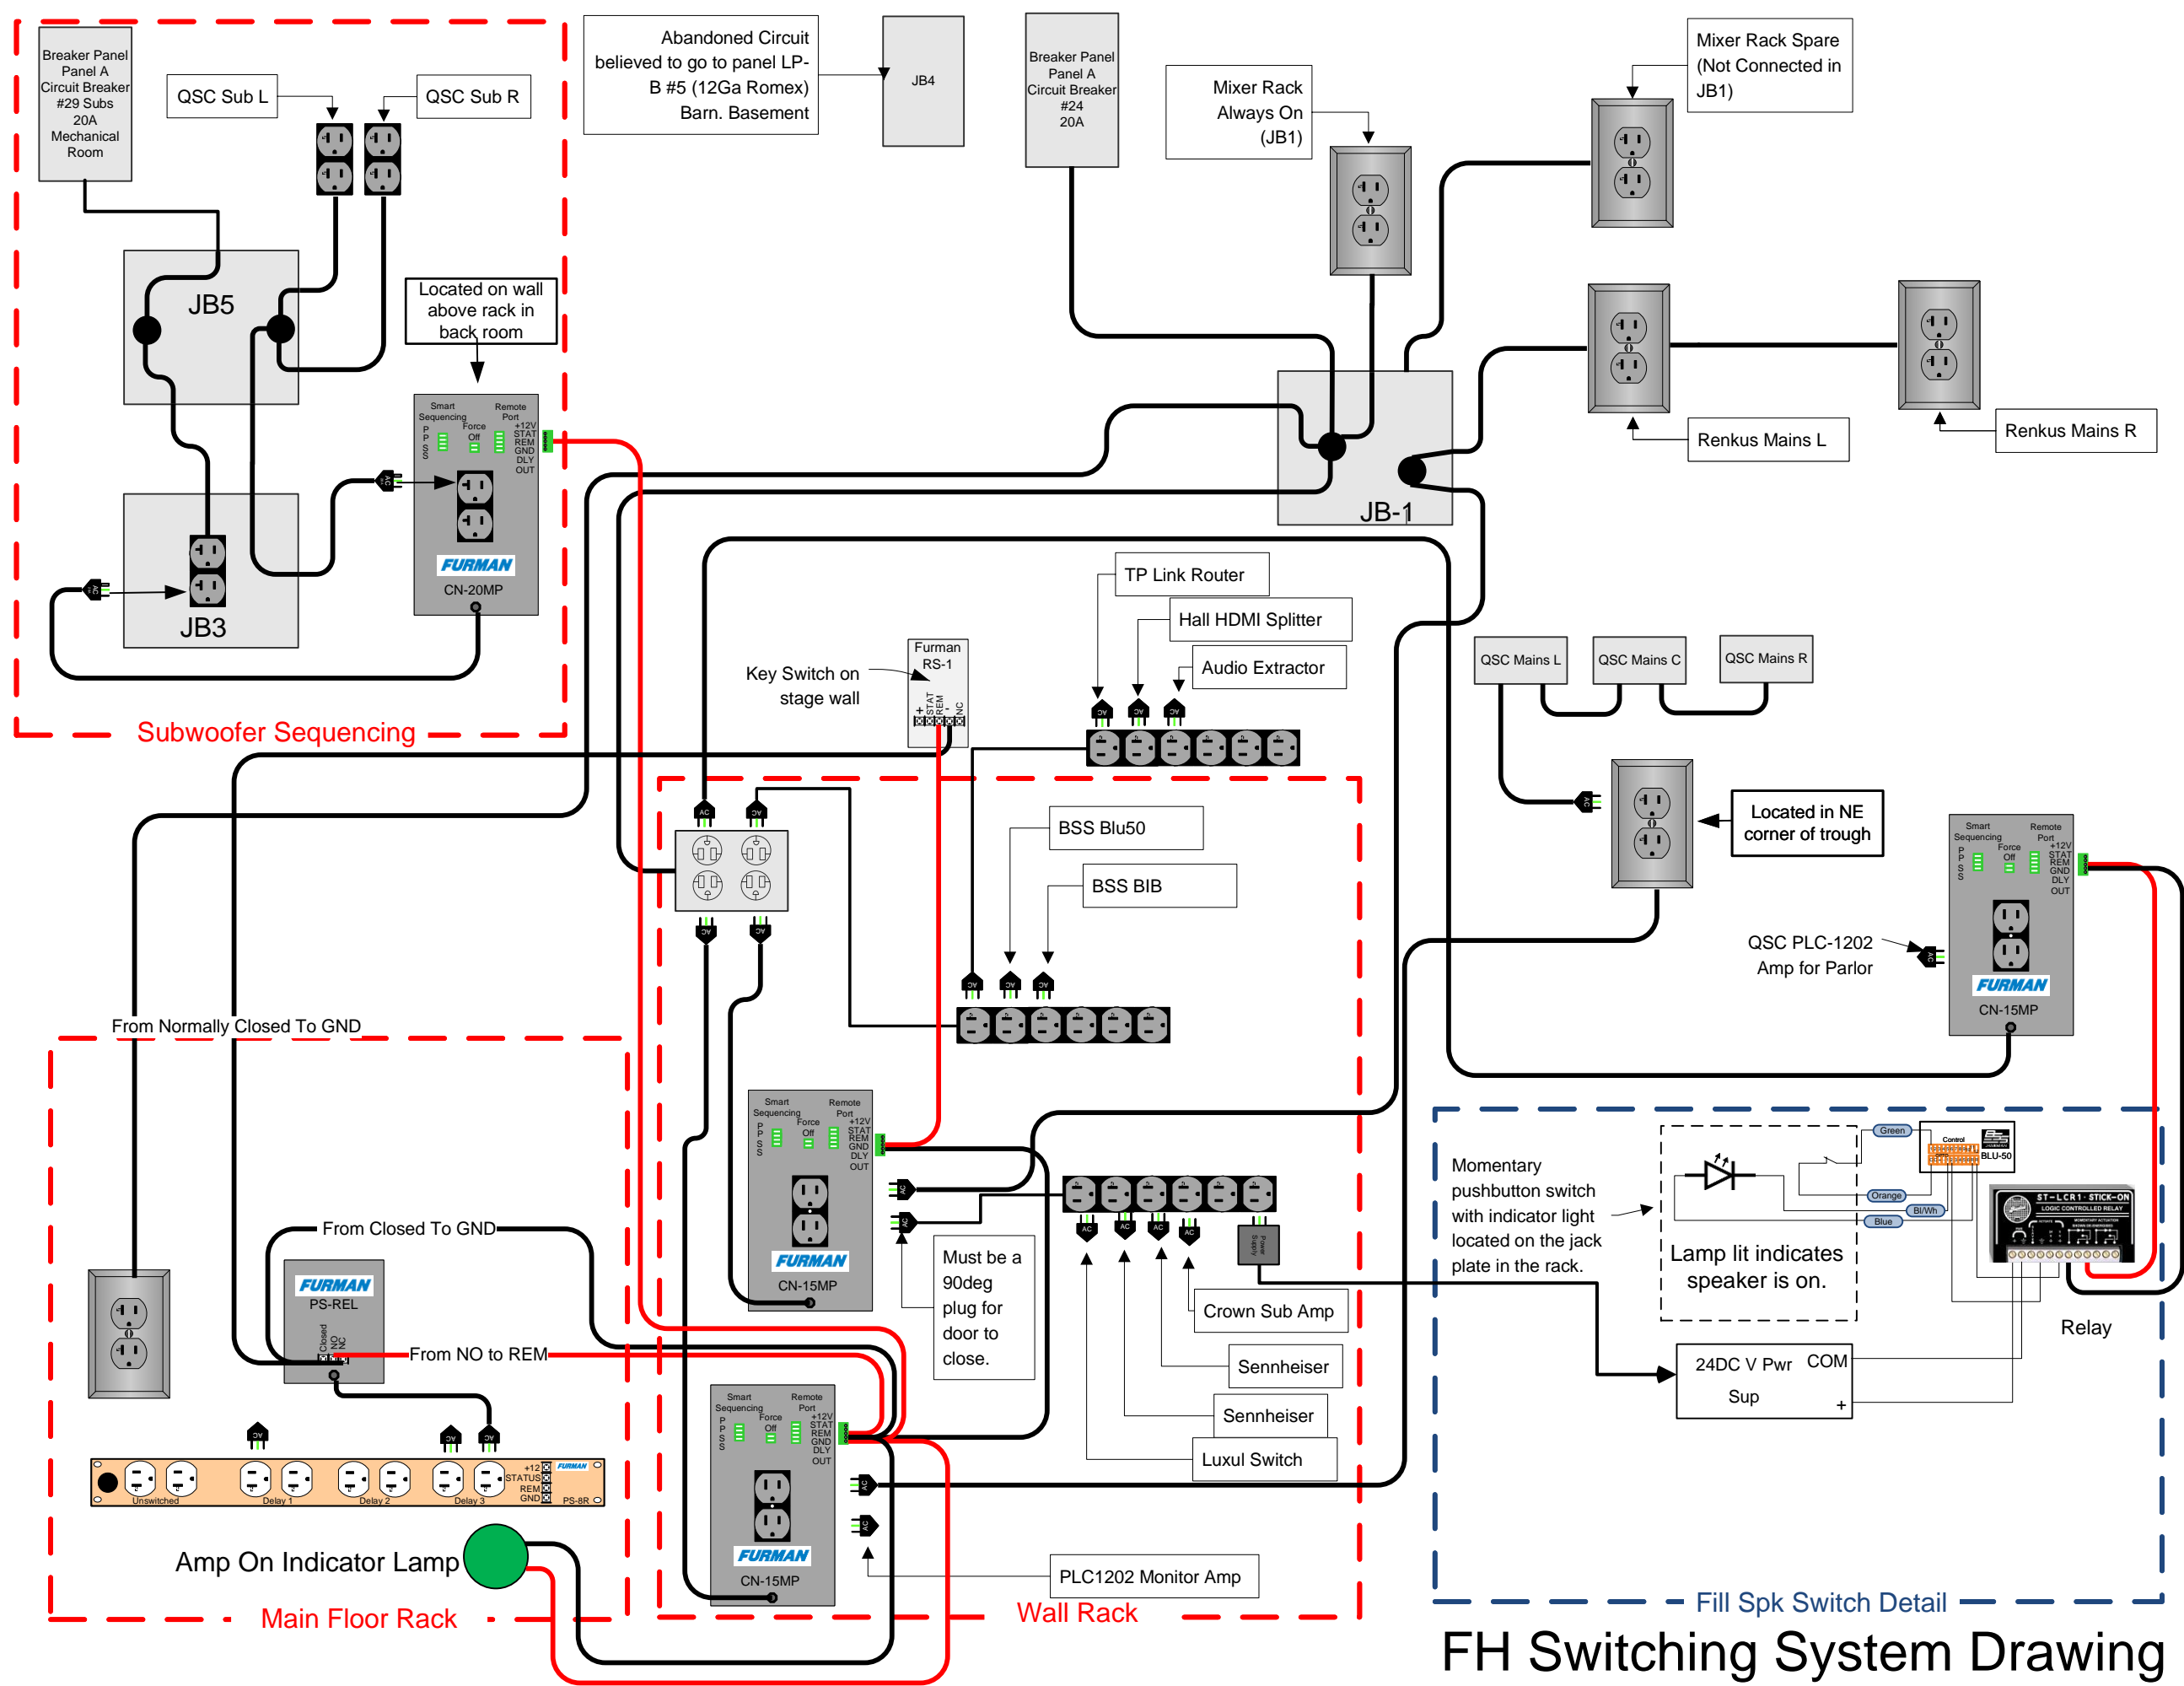

Sanctuary Systems Drawing

Proprietary & Confidential
Property of Sound Concepts LLC
Copyright 2023

CUSTOMER	
College Hill Presbyterian	
Address	
PROJECT	
Fellowship Hall Sequencing	
Proj #	Dwg #
50977	
Date	Revision
10-13-22	4
DRAWN BY	PAGE
J Murphy	2 OF 7

FH Switching System Drawing