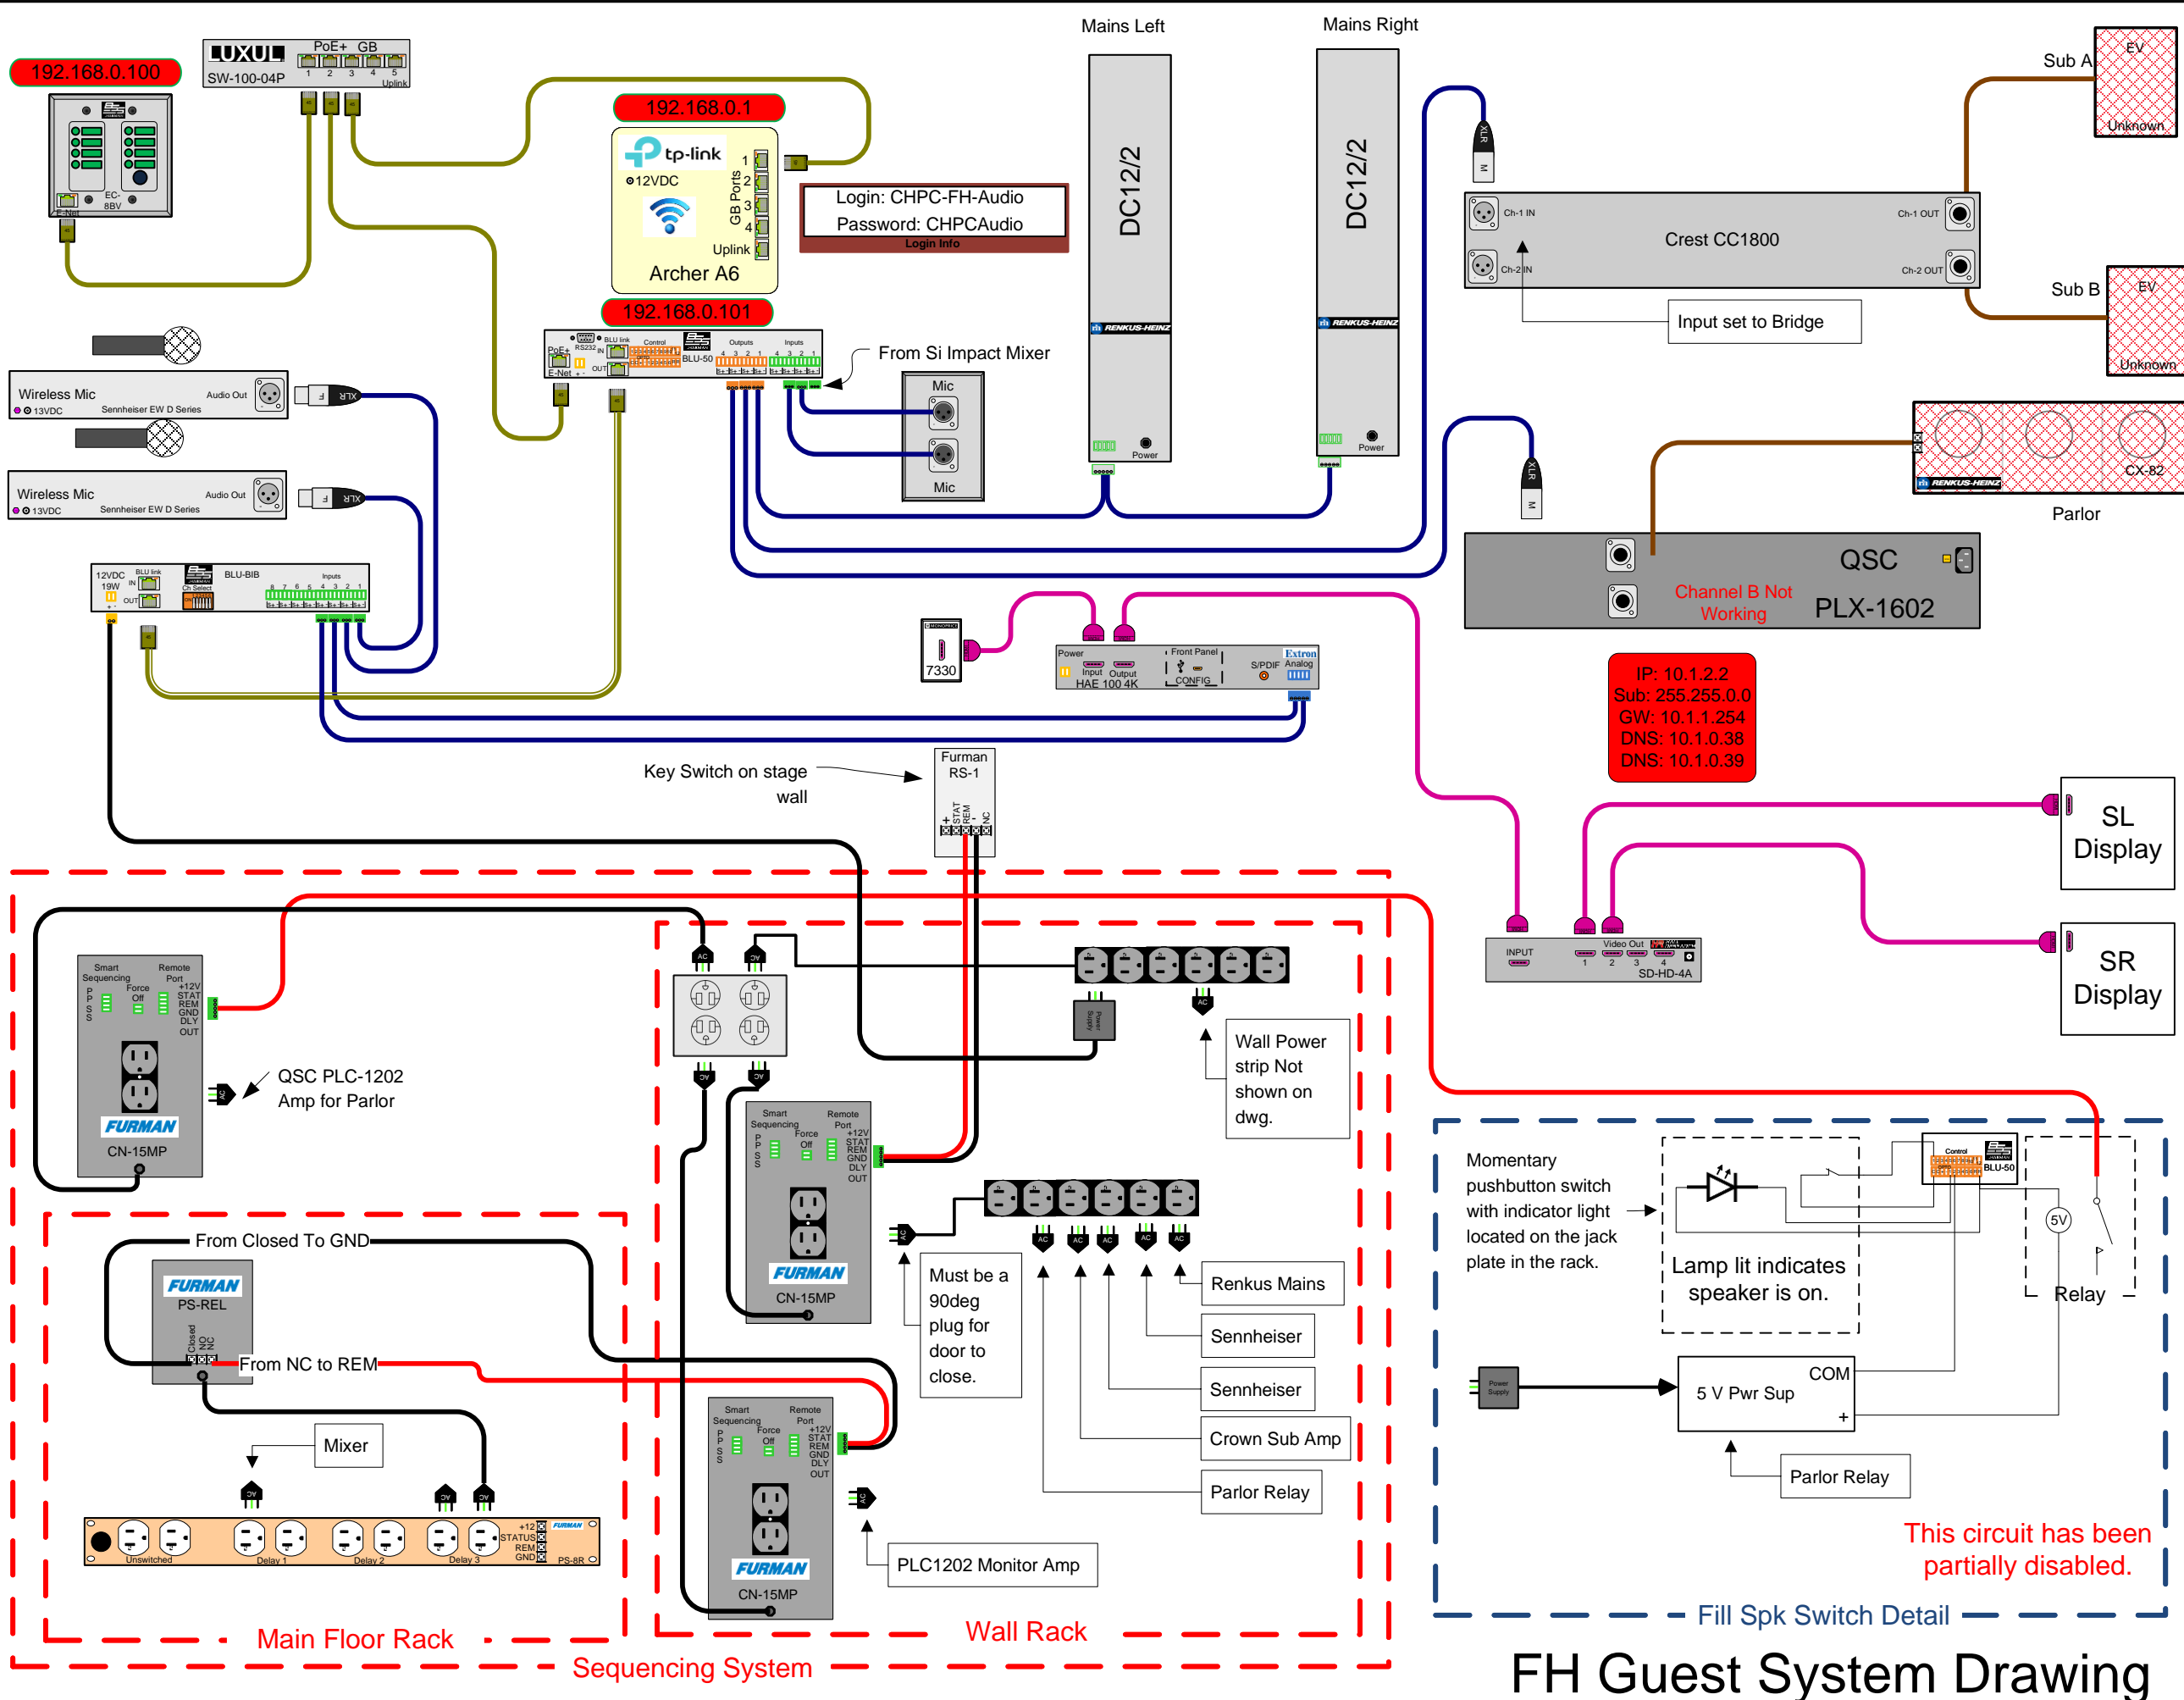

SOUND CONCEPTS LLC

1233 Castle Dr. Ste A5 Mason, Oh 45040
513-703-0147
customerservice@soundconceptsllc.com
www.soundconceptsllc.com

Wire Color Legend

AC	AC Line
B	Audio, Balanced
U	Audio, Unbalanced
S	Speaker
DA	Digital Audio
E	Data
DS	Data Shielded
Green	Ground Circuit
BL	BLU Link
C	Co-Ax
DC	DC Power
CO	Serial
U	USB
F	Fiber
H	HDMI - DVI
HD	As Marked
A	As Marked

Proprietary & Confidential
Property of Sound Concepts LLC
Copyright 2023

CUSTOMER	
College Hill Presbyterian	
Address	
PROJECT	
Fellowship Hall Autosystem	
Proj #	Dwg #
50977	
Date	Revision
8-8-2022	4
DRAWN BY	PAGE
J Murphy	4 OF 7

FH Guest System Drawing

This circuit has been partially disabled.