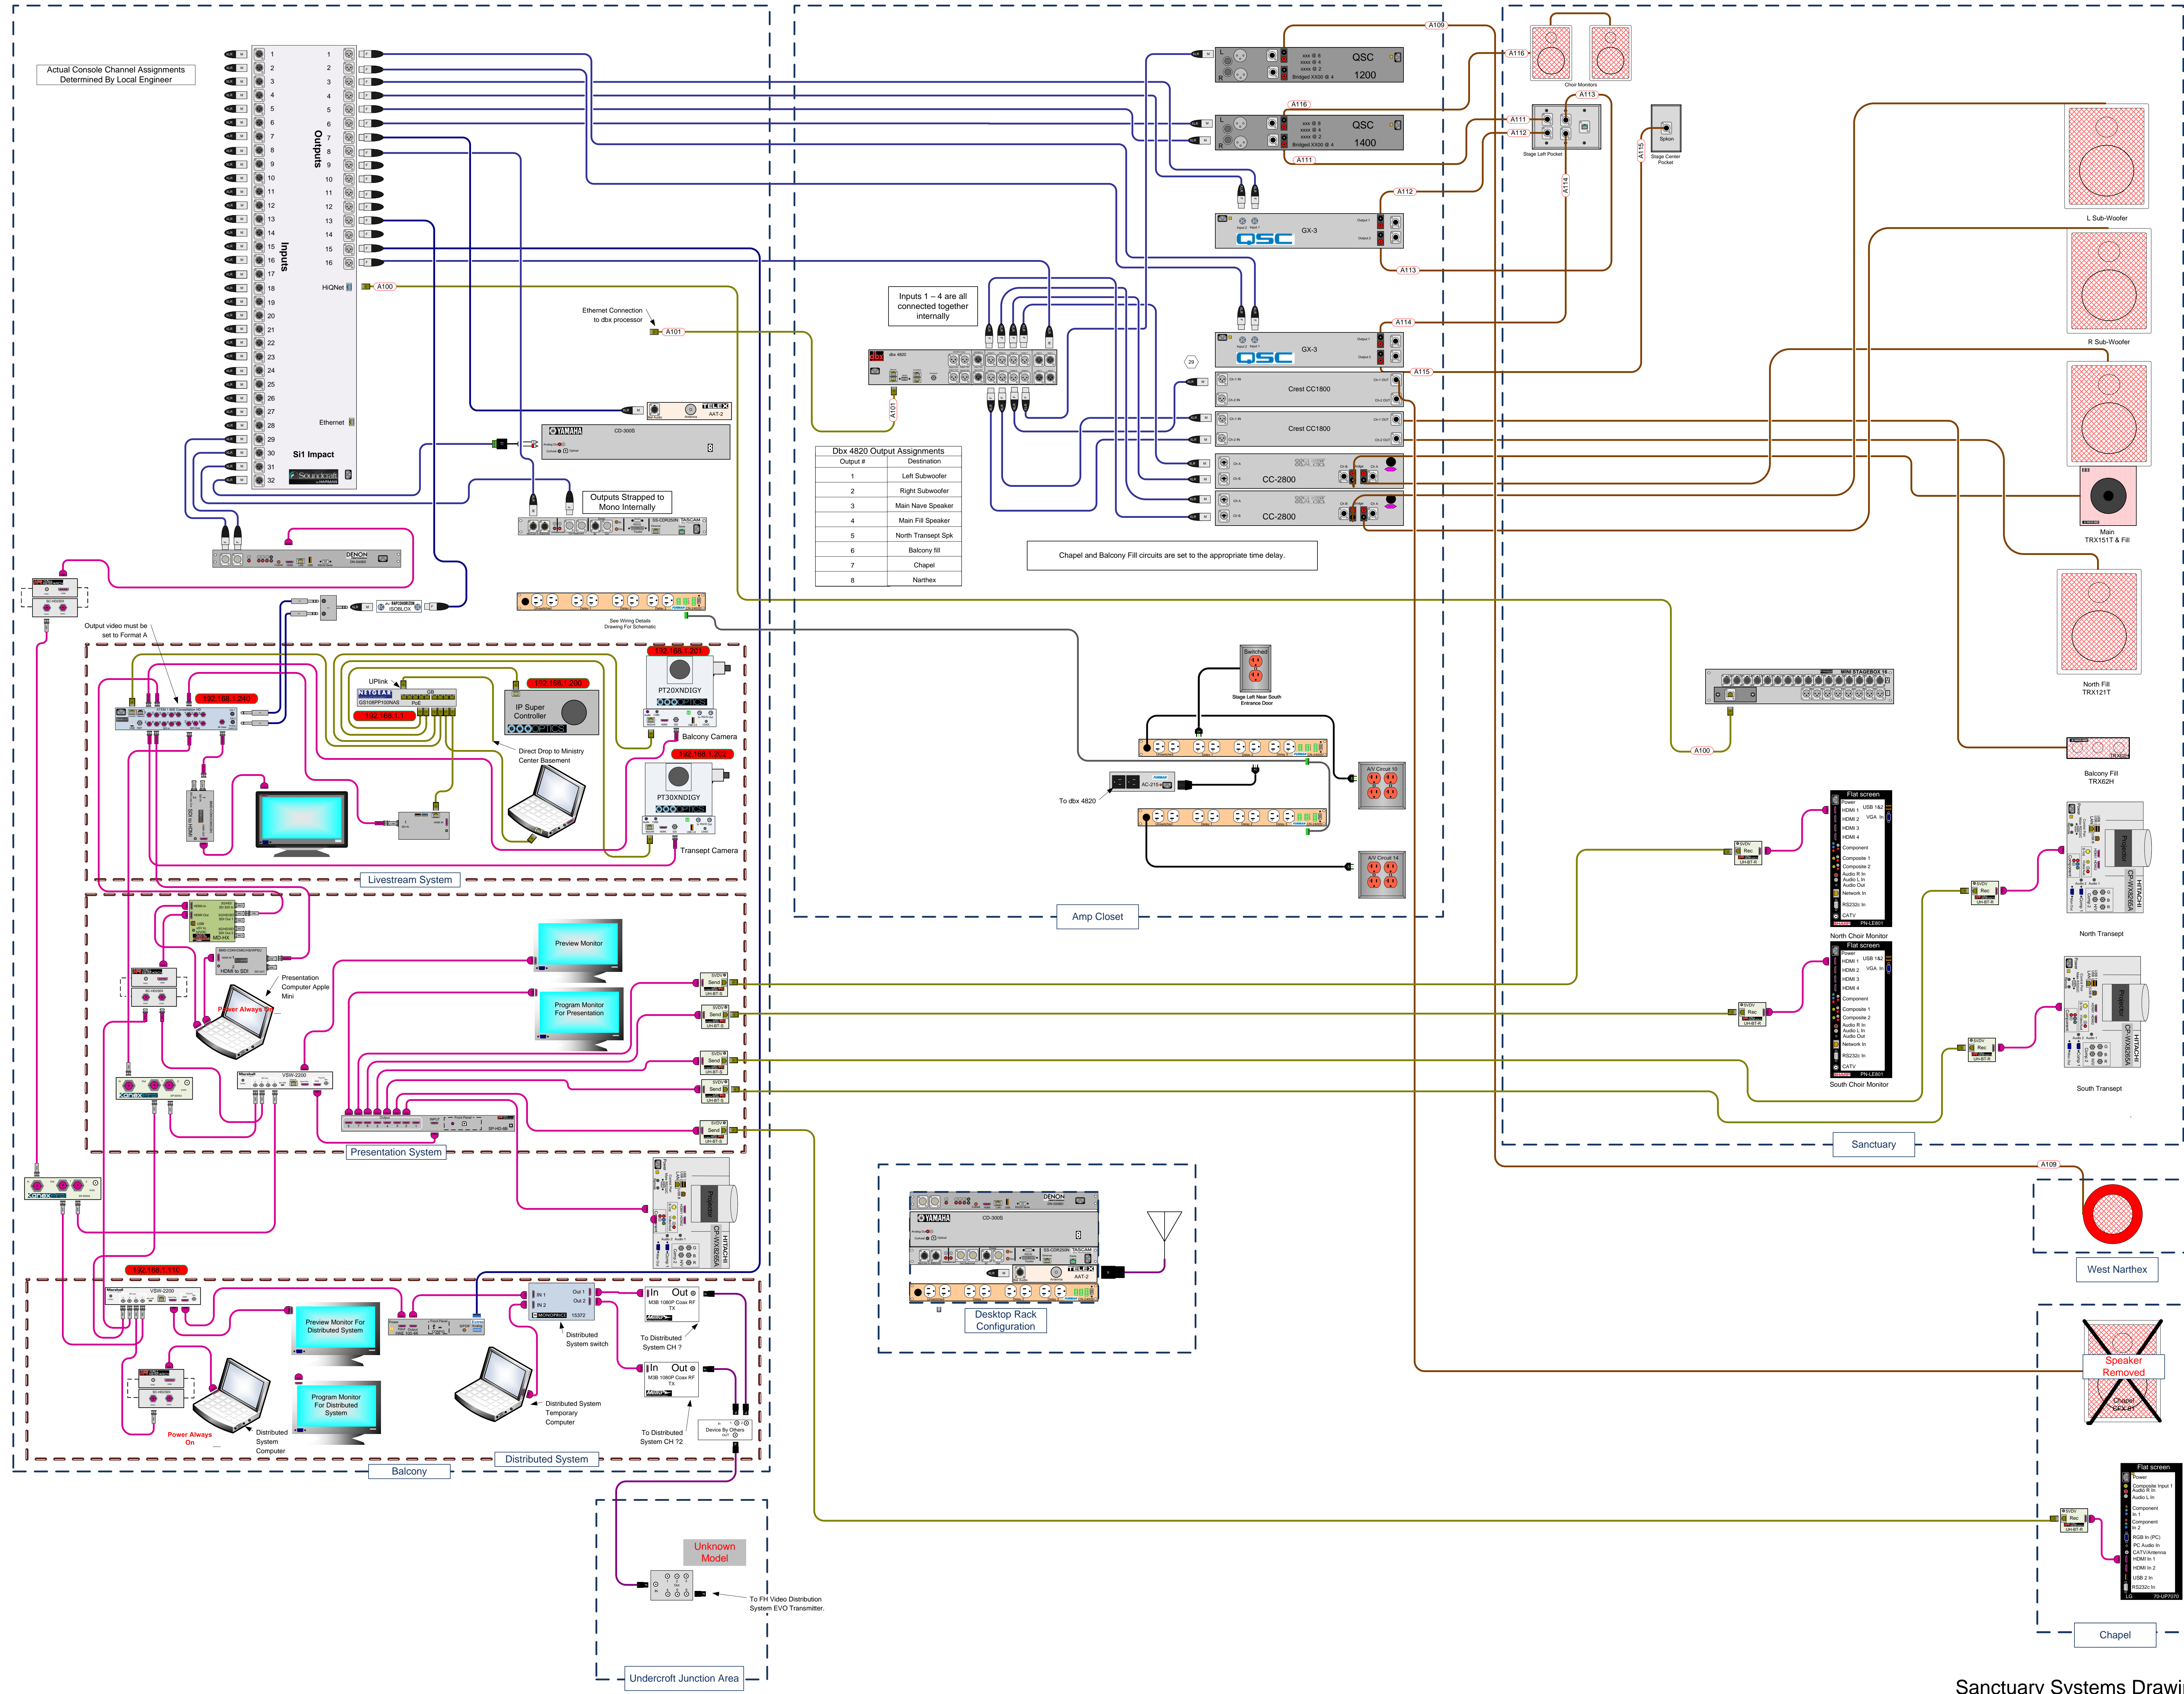

Wire Color Legend

AC	AC Line
B	Audio, Balanced
U	Audio, Unbalanced
S	Speaker
DA	Digital Audio
E	Data
G	Ground Circuit
BL	BLU Link
C	Coax
DC	DC Power
OD	Serial
DM	Digital Media Bus
F	Fiber
H	HDMI - DVI
A	As Marked
VO	Video

192.168.1.249 IP Address

Preliminary

Proprietary & Confidential
Property of Sound Concepts LLC
Copyright 2023

College Hill Presbyterian	
Project: Sanct. Audio/Video/Presentation	
PROJ #	50775
DWG #	50775-S
DATE	3-20-23
REVISION	10
DRAWN BY	J Murphy
PAGE	1 OF 8

Dbx 4820 Output Assignments

Output #	Destination
1	Left Subwoofer
2	Right Subwoofer
3	Main Nave Speaker
4	Main Fill Speaker
5	North Transept Spk
6	Balcony fill
7	Chapel
8	Narthex

Chapel and Balcony Fill circuits are set to the appropriate time delay.