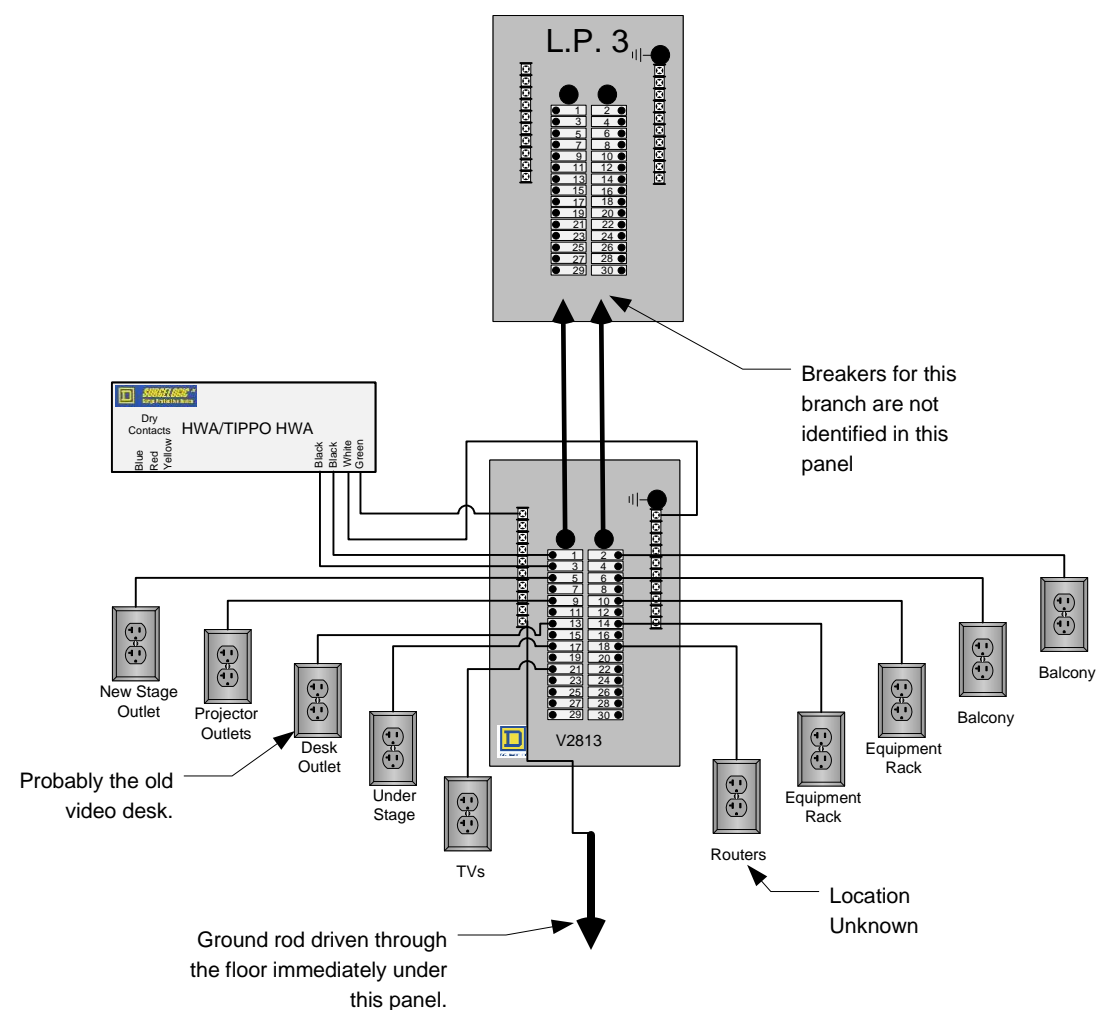

Proprietary & Confidential
Property of Sound Concepts LLC
Copyright 2023

CUSTOMER

College Hill Presbyterian

Address

PROJECT

Sanct A/V Electrical

Proj #

Dwg #

Date

2-6-23

Revision

0

DRAWN BY

J Murphy

PAGE

7 OF 7