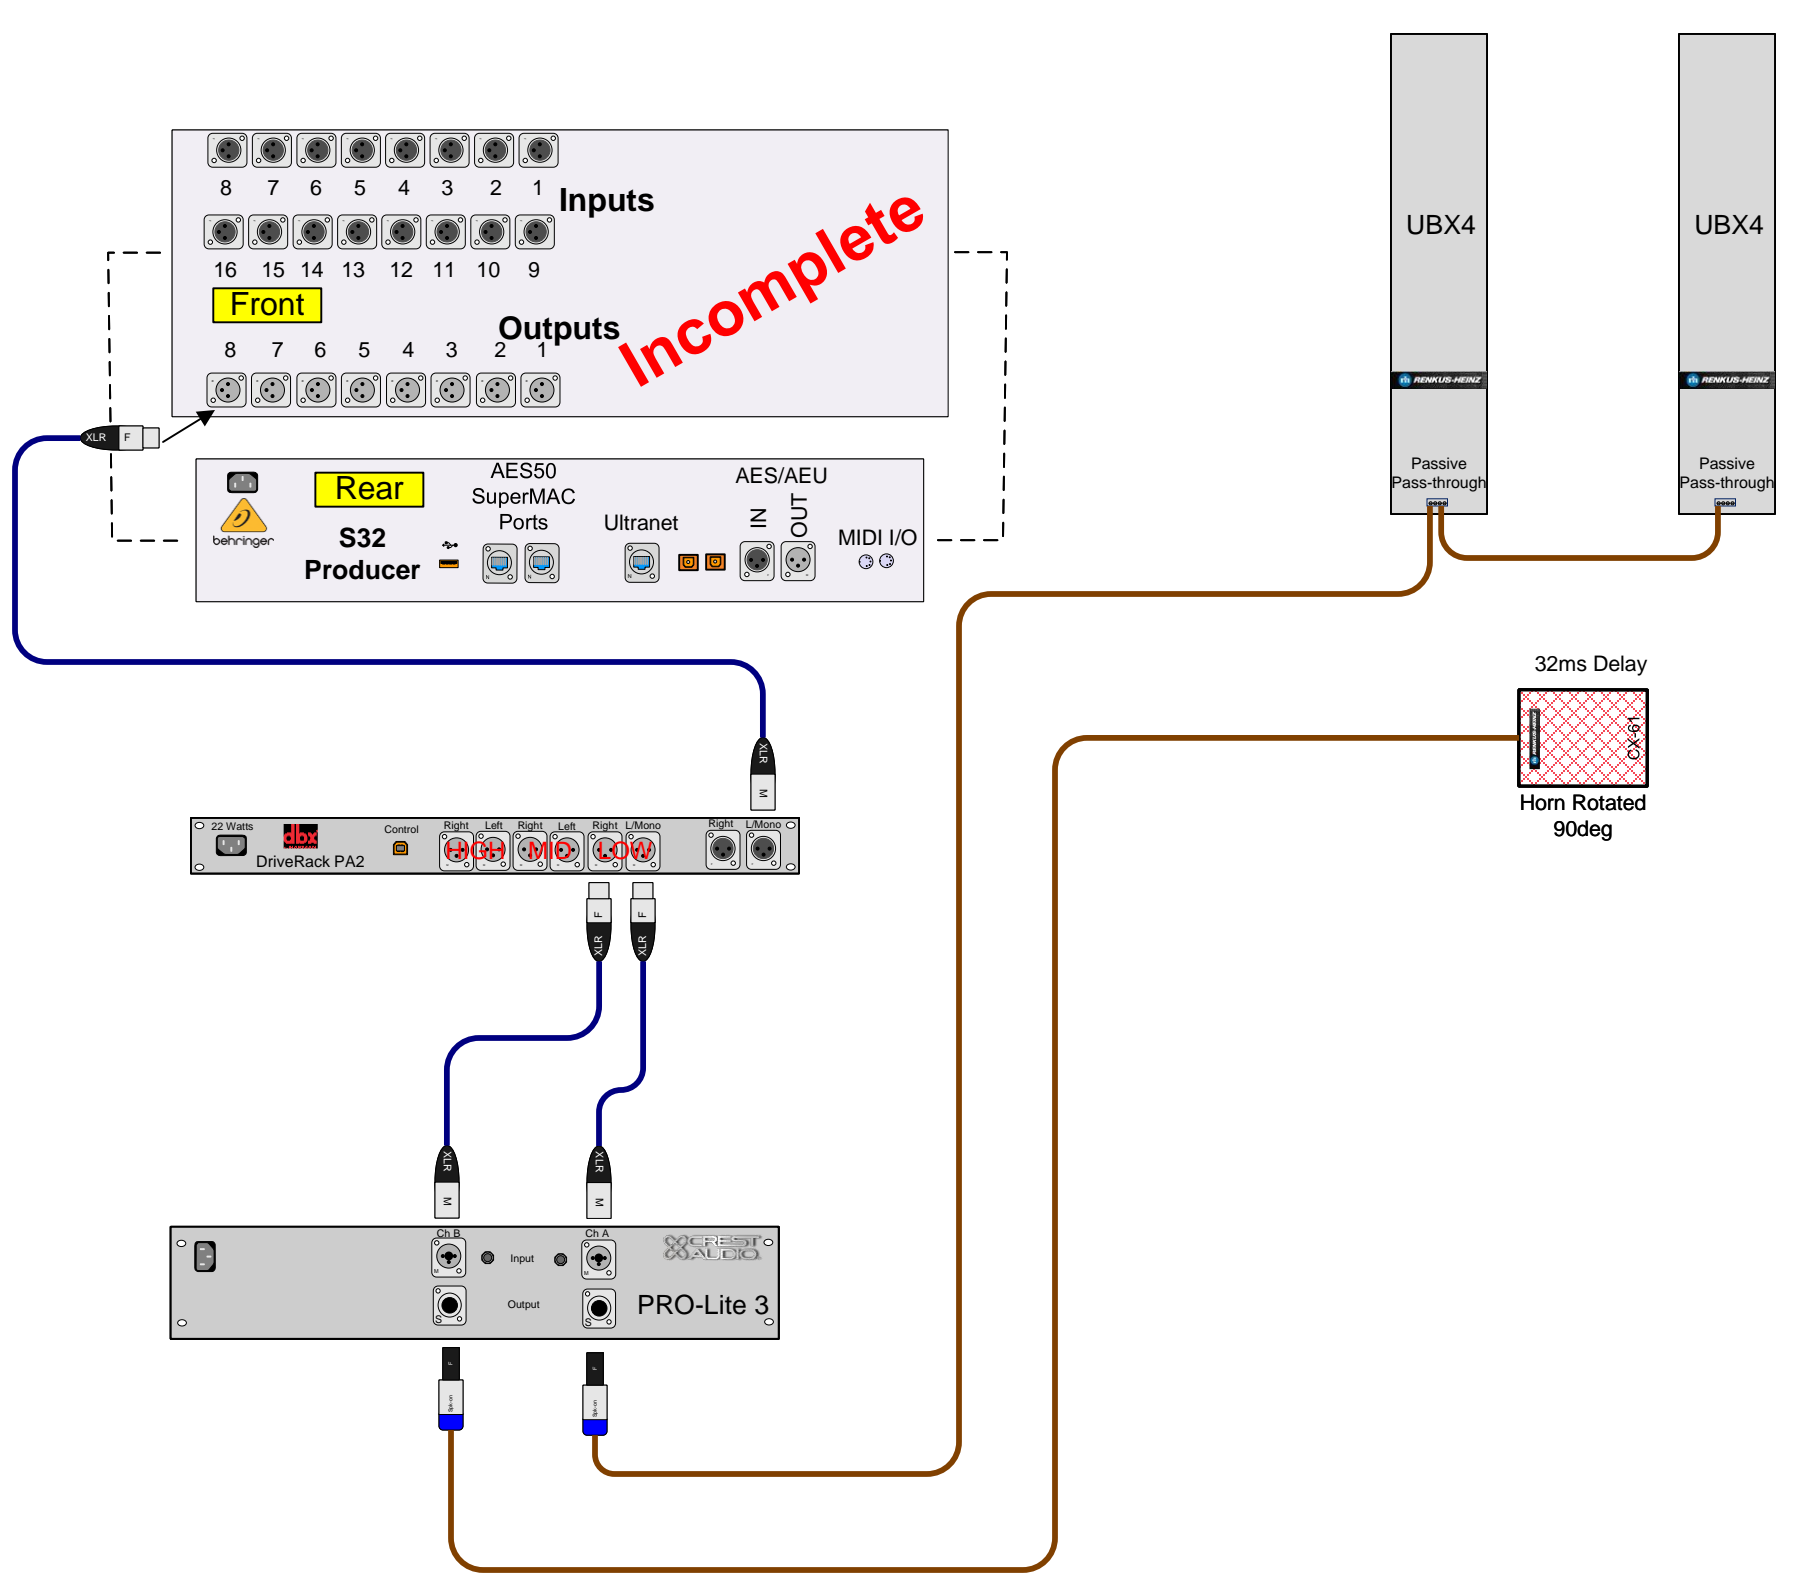

Proprietary & Confidential
Property of Sound Concepts LLC
Copyright 2024

CUSTOMER	
Covenant Presbyterian	
Address	
101 E National Rd Vandalia, Oh	
PROJECT	
Sanctuary Speaker System	
Proj #	Dwg #
XXXXX	XXXXX
Date	Revision
3-26-24	0
DRAWN BY	PAGE
J Murphy	1 OF 1